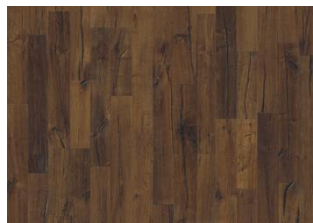

Other products in this collection

Oak Domo