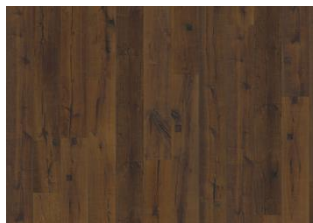

Oak Sparuto