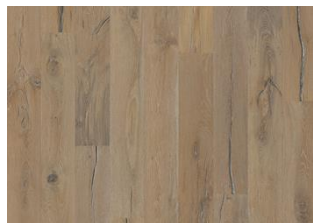

Oak Indossati