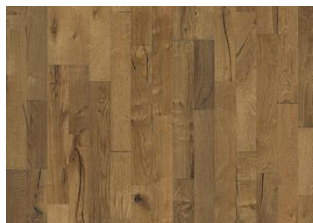

Oak Decorum